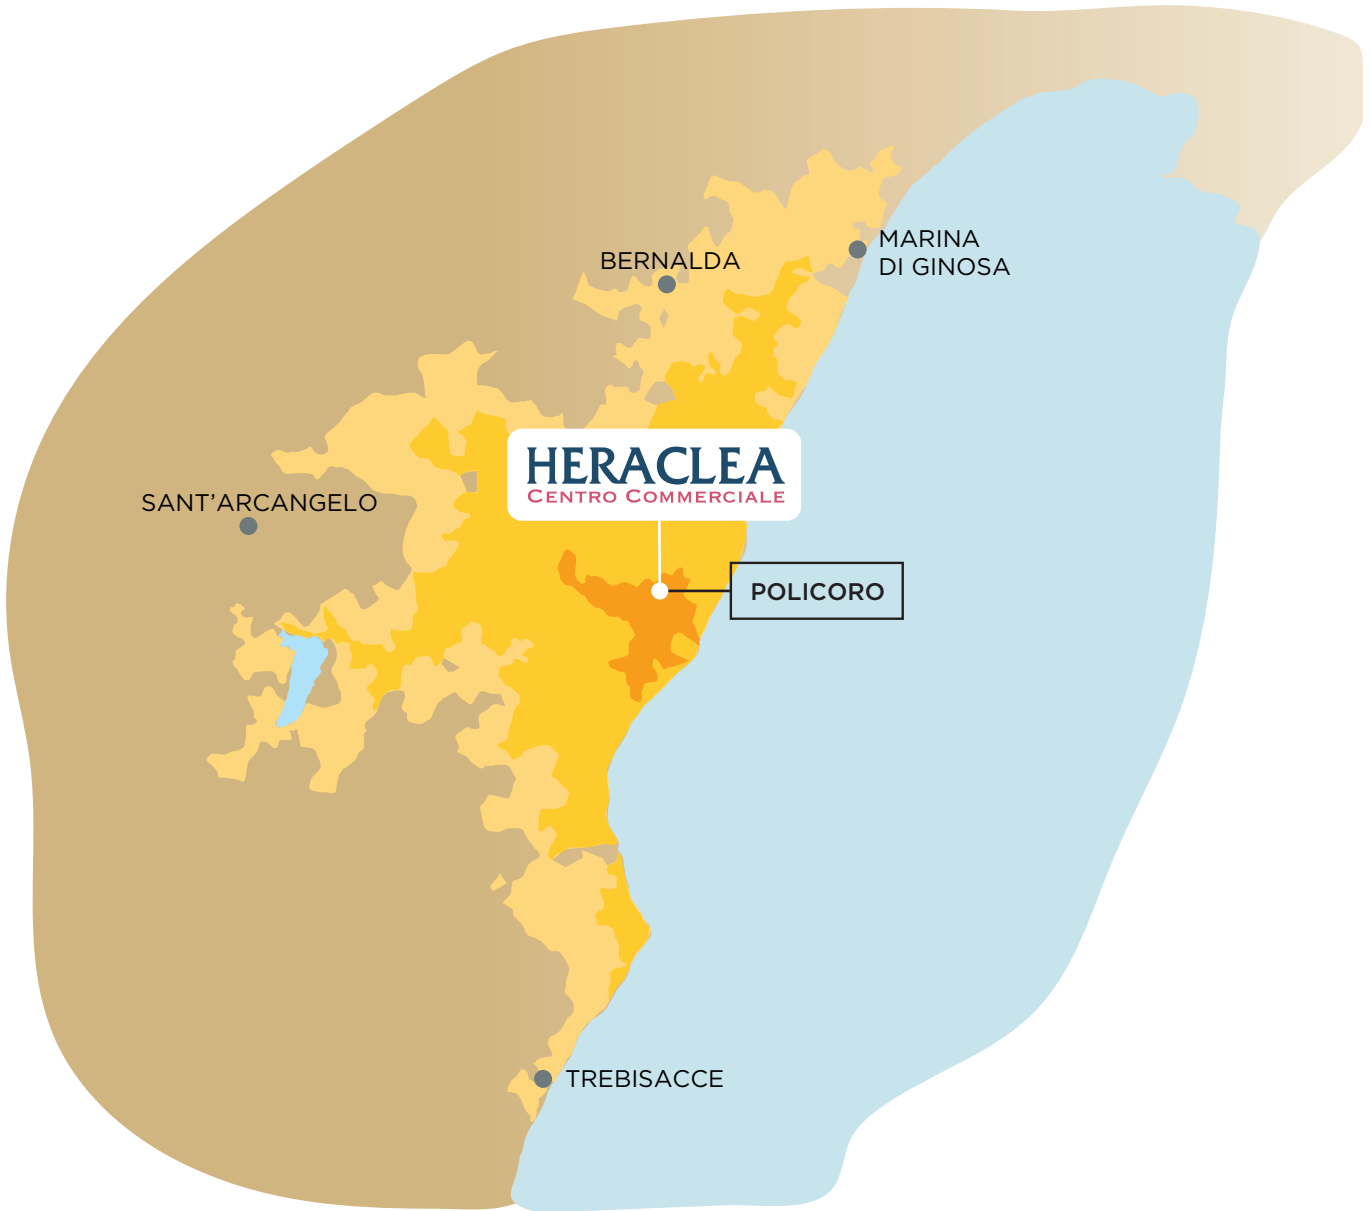

BASILICATA

HERACLEA

CENTRO COMMERCIALE

odos
GROUP

Amministrazione.
Gestione.
Soluzione.

| IL CENTRO

Sviluppato su una superficie di 17.600 mq, Heraclea ospita un ipermercato Iperspar e 50 negozi, tra i quali spiccano brand come Pittarosso, Mc Donald's, Tezenis, Cotton & Silk e Terranova.

| THE CENTRE

Covering a surface area of 17,600 m², Heraclea offers an Iperspar hypermarket and 50 shops, including brands such as Pittarosso, Mc Donald's, Tezenis, Cotton & Silk and Terranova.

The centre also features numerous useful services, leisure activity areas, an amusement arcade and about 900 parking spaces. **Thanks to its many features, Heraclea has become an important destination point for all the inhabitants of Policoro and the surrounding area.**

| LA POSIZIONE

Il Centro Commerciale Heraclea si trova sulla S.S. 106 Jonica Km 422, in Località Bosco Soprano a Policoro (Matera).

| THE POSITION

The Heraclea Shopping Centre is located on the S.S. 106 Jonica highway (km 422), in Bosco Soprano, Policoro, Matera.

STRADA STATALE IONICA 106 KM 422
LOC. BOSCO SOPRANO - POLICORO (MT)

ABITANTI | INHABITANTS

00' - 10'

24.981

10' - 20'

14.214

20' - 30'

32.927