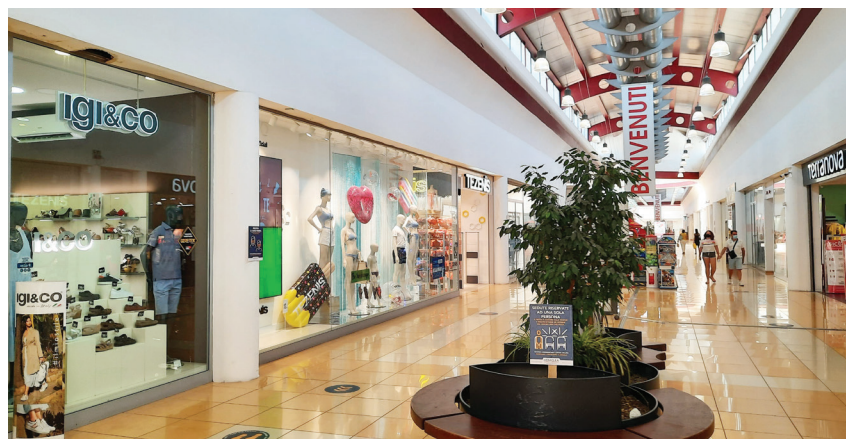

I NUMERI | THE NUMBERS

GLA

17.000 M²

NEGOZI
SHOPS

50

PARCHEGGI
PARKING

900

PRINCIPALI ATTRATTORI | MAIN ANCHORS

iper SPAR

TEZENIS

terranova®

COTTON & SILK

PittaRosso