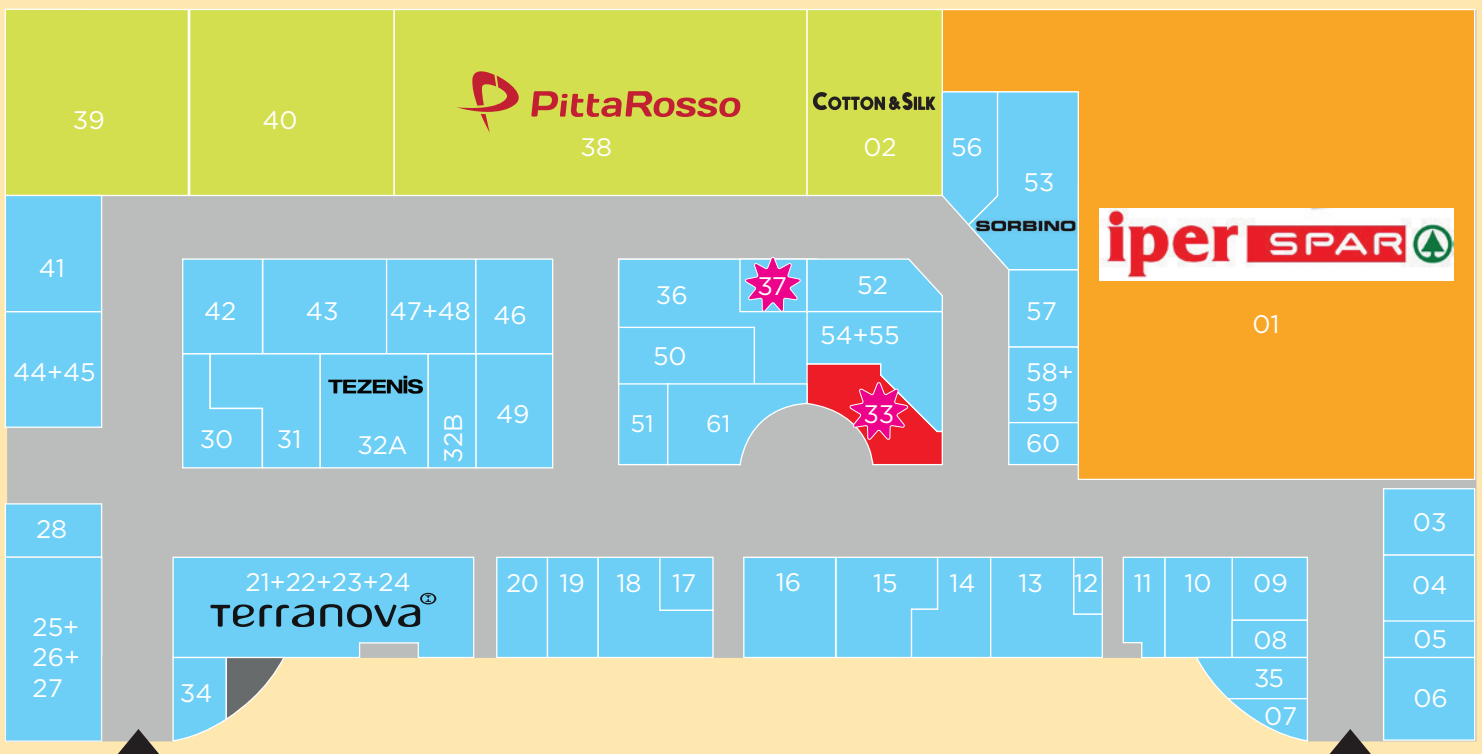

| THE CENTRE

Covering a surface area of 17,600 m², Heraclea offers an Iperspar hypermarket and 50 shops, including brands such as Pittarosso, Mc Donald's, Tezenis, Cotton & Silk and Terranova.

The centre also features numerous useful services, leisure activity areas, an amusement arcade and about 900 parking spaces. **Thanks to its many features, Heraclea has become an important destination point for all the inhabitants of Policoro and the surrounding area.**

- IPERMERCATO / HYPERMARKET
- MEDIE SUPERFICI / MIDDLE SURFACE UNITS
- SHOPPING E SERVIZI / SMALL RETAIL UNITS
- RISTORAZIONE / FOOD AND BEVERAGE

01 Iperspar
02 Cotton & Silk
03 Dorabella
04 Original Marines
05 Fresco Pulito
06 Kasanova
07 Bancomat
08 Calzedonia
09 Intimissimi
10 Quintieri Gioielli
11 Bialetti
12 Edicola Tabacchi
13 Carpisa
15 Kisenè
16 Zuiki
17 Equivalenza
18 Profumeria Padula
20 Ottica Via Condotti
21+24 Terranova
25+27 Giemme Sport
28 Vitelli Electronics
30 And
31 Primigi Igi & Co

32A Tezenis
32B Sandro Ferrone
33 O23 Bar Bistrot
34 Sport Time
35 Findomestic
36 Dan John
37 Suggestioni
38 Pittarosso
41 Tally Weijl
42 Primadonna
44+45 Giunti al Punto
46 Yamamay
47+48 Miriade
49 Aw Lab
51 Wycon
52 Stroili Oro
53 Sorbino
54+55 Curcio Fashion
56 Obiettivi Moda
57 Zeis House
58+59 Thun
61 Idexé
62 Mc Donald's